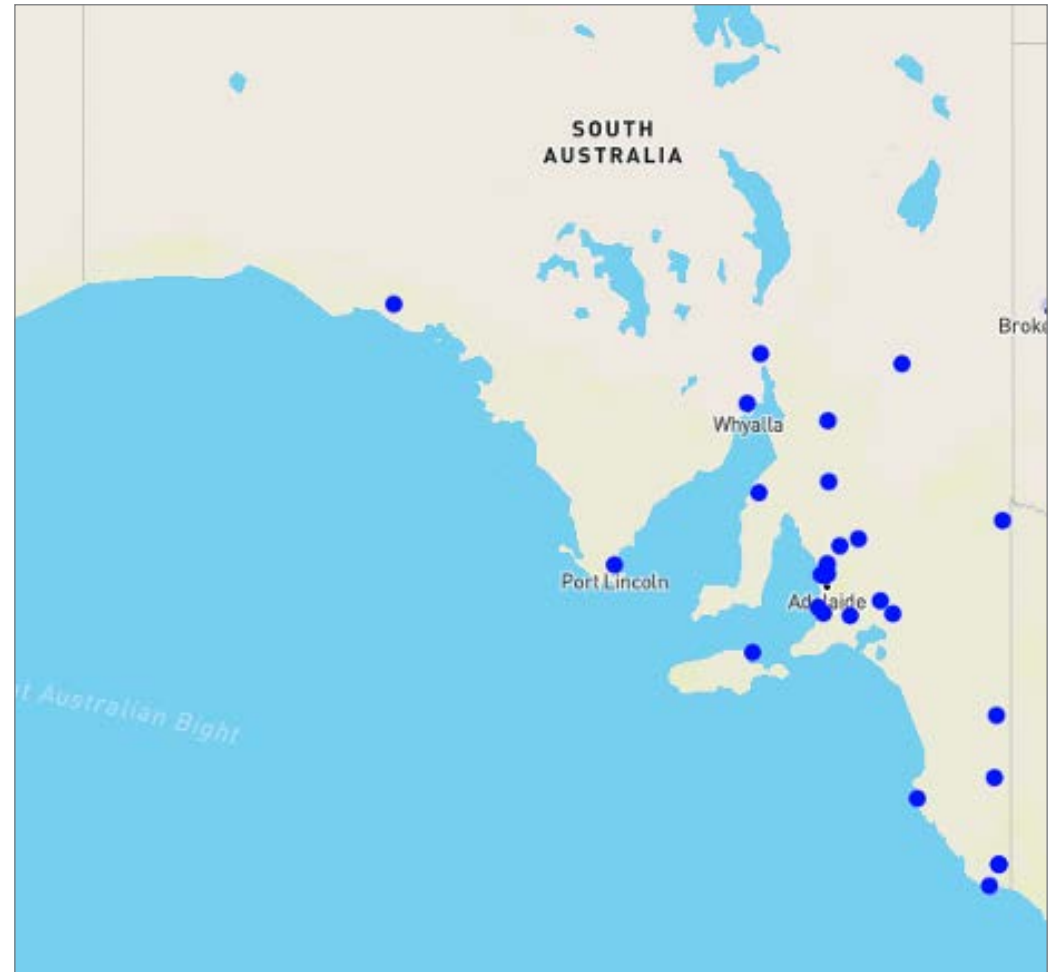

LOCATION ID	LOCATION NAME	STATE	ADDRESS	PHONE	OPEN 24/7	24 HOUR OUTDOOR PAYMENT TERMINAL	FUEL PAY	ADBLUE PACK	ADBLUE BULK	CANOPY HEIGHT (M)	MAX TRUCK SIZE	PUMP TYPE	TRUCK PARKING	RESTAURANT	TAKEAWAY	DISABLED TOILET	TOILET	SHOWER	DRIVER LOUNGE
28592	WYONG M1 SOUTHBOUND DIESEL	NSW	M1 SOUTHBOUND	02 43523627						4.8									
28747	YASS	NSW	1715 YASS VALLEY WAY	02 62264022		-				5					-				-
22429	YOUNG	NSW	31 BOOROWA ST	02 63824111	-	-	-	-	-	NO CANOPY			-	-	-	-	-	-	-
28760	YETHOLME	NSW	3529 GREAT WESTERN HIGHWAY	02 6337 5336			-	-		4.9									
20044	BRUNKERVILLE	NSW	1549 LEGGETTS DRIVE	02 4938 0149		-	-	-		-						-		-	-
22258	AUBURN	NSW	CNR PARRAMATTA RD & STUBSS ST	02 4001 7451		-	-			4.5						-		-	-

Triple Road Train

B-Double

Semi-Trailer/Rigid Vehicle

Ultra High Flow Pump

High Flow Pump

NT

SA

LOCATION ID	LOCATION NAME	STATE	ADDRESS	PHONE	OPEN 24/7	24 HOUR OUTDOOR PAYMENT TERMINAL	FUEL PAY	ADBLUE PACK	ADBLUE BULK	CANOPY HEIGHT (M)	MAX TRUCK SIZE	PUMP TYPE	TRUCK PARKING	RESTAURANT	TAKEAWAY	DISABLED TOILET	TOILET	SHOWER	DRIVER LOUNGE
70043	ALICE SPRINGS	NT	SMITH ST & PRIEST STREET	08 8952 6222			-	-	-	5.5			-	-	-	-	-	-	-
70045	ALICE SPRINGS DEPOT FRONT	NT	16 GHAN RD	08 8952 6222			-	-	-	NO CANOPY			-	-	-	-	-	-	-
70047	KULGERA	NT	STUART HWY	08 89560973	-	-	-	-	-	6		-							
77123	TENNANT CREEK	NT	25 STANDLEY STREET	08 9920 8000			-	-		NO CANOPY			-	-	-	-	-	-	-
11305	WISHART DIESEL STOP	NT	WISHART RD CNR MCCARTHY CLOSE	1800 240 398			-			5.5			-	-	-	-	-	-	-