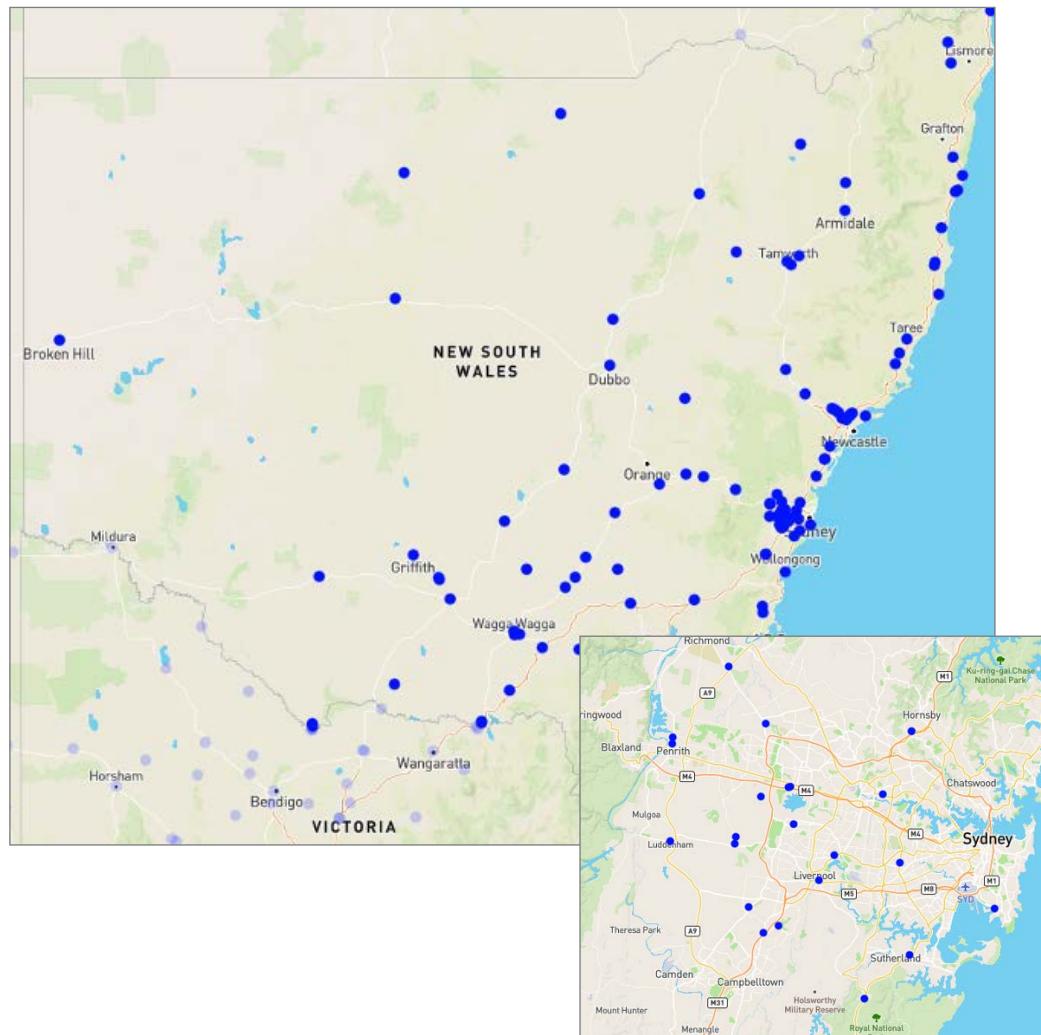

CONTENTS

1.0	AUSTRALIAN CAPITAL TERRITORY & NEW SOUTH WALES	4
1.1	NORTHERN TERRITORY & SOUTH AUSTRALIA	13
1.2	TASMANIA	17
1.3	QUEENSLAND	19
1.4	VICTORIA	26
1.5	WESTERN AUSTRALIA	32

ACT

NSW

LOCATION ID	LOCATION NAME	STATE	ADDRESS	PHONE	OPEN 24/7	24 HOUR OUTDOOR PAYMENT TERMINAL	FUEL PAY	ADBLUE PACK	ADBLUE BULK	CANOPY HEIGHT (M)	MAX TRUCK SIZE	PUMP TYPE	TRUCK PARKING	RESTAURANT	TAKEAWAY	DISABLED TOILET	TOILET	SHOWER	DRIVER LOUNGE
22050	HUME DIESEL STOP	ACT	TRALEE ST OFF THE MONARO HWY	1800 240 398			-			5.5				-	-	-	-	-	-
22546	KIPPAX HOLT	ACT	1 HARDWICK CRES	02 6254 0352	-	-		-	-	NO CANOPY			-	-		-		-	-

36206	ALBURY	NSW	127 NORTH ST	02 6041 3404			-	-	-	5.5				-		-		-	-
37395	ALBURY NORTH	NSW	79 UNION RD	02 6040 6177	-	-				5.5			-	-		-		-	-
22470	ARMIDALE	NSW	142 MARSH ST CNR BARNEY ST	02 6772 4000	-	-			-	NO CANOPY			-	-		-		-	-
22660	BANKSMEADOW DIESEL STOP	NSW	1-3 PENRHYN RD	1800 240 398		-	-			4.5			-	-		-		-	-
25565	BATEMANS BAY	NSW	2 PRINCES HWY CNR KINGS HWY	02 4472 1519						4.3			-	-				-	-
22714	BEGA DEPOT FRONT	NSW	36-40 LAGOON ST	02 6491 2800			-		-	NO CANOPY			-	-	-	-	-	-	-
22022	BERESFIELD	NSW	YANGAN AVENUE	02 4014 5330	-	-	-			4.5			-					-	-
22030	BERESFIELD NORTH	NSW	WEAKLEYS DR CNR BALOOK DR	02 40145322			-			4.5			-					-	-
25590	BLAYNEY OPT	NSW	3 MARIA STREET	02 6368 2634			-	-	-	NO CANOPY			-	-	-	-	-	-	-